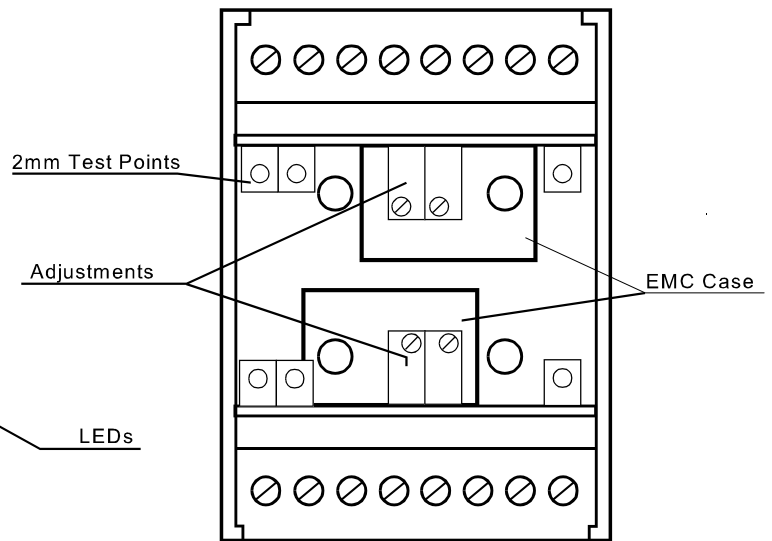

FRONT VIEW
COVER REMOVED