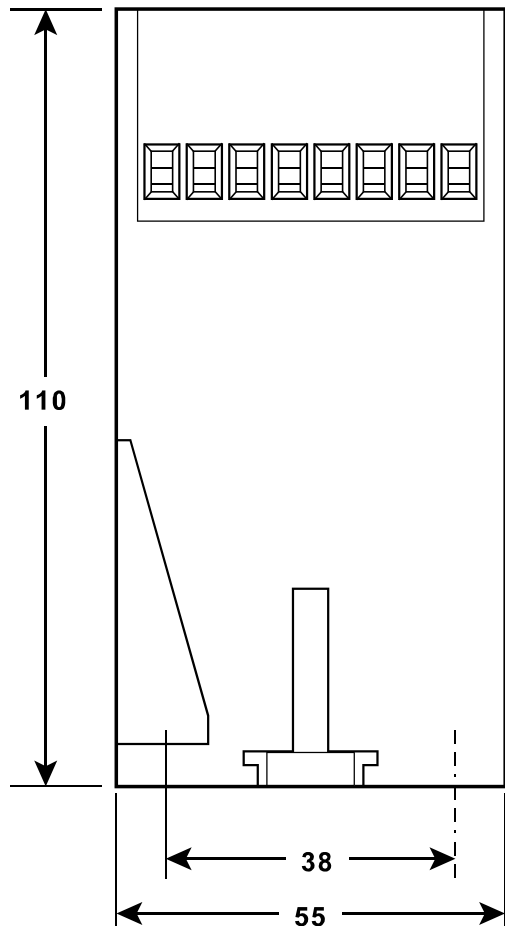

FRONT VIEW

FRONT VIEW
COVER REMOVED

Patol Limited
 Rectory Road, Padworth,
 Berkshire, UK. RG7 4JD
 Tel: +44 (0) 118 9701701
 Fax: +44 (0) 118 9701300
 Email: info@patol.co.uk

CAD REF: 11017_01.wpg

1	Original	03/09/00
Iss.	Change	Date

Patol Limited		
60-LDM-DZ LHDC Dual Zone Monitor		
DIN Rail Mounting Part No :- 700-401		
General Arrangement		
Rev:- 1	Date:- 03/09/00	Drawing Ref. 11017