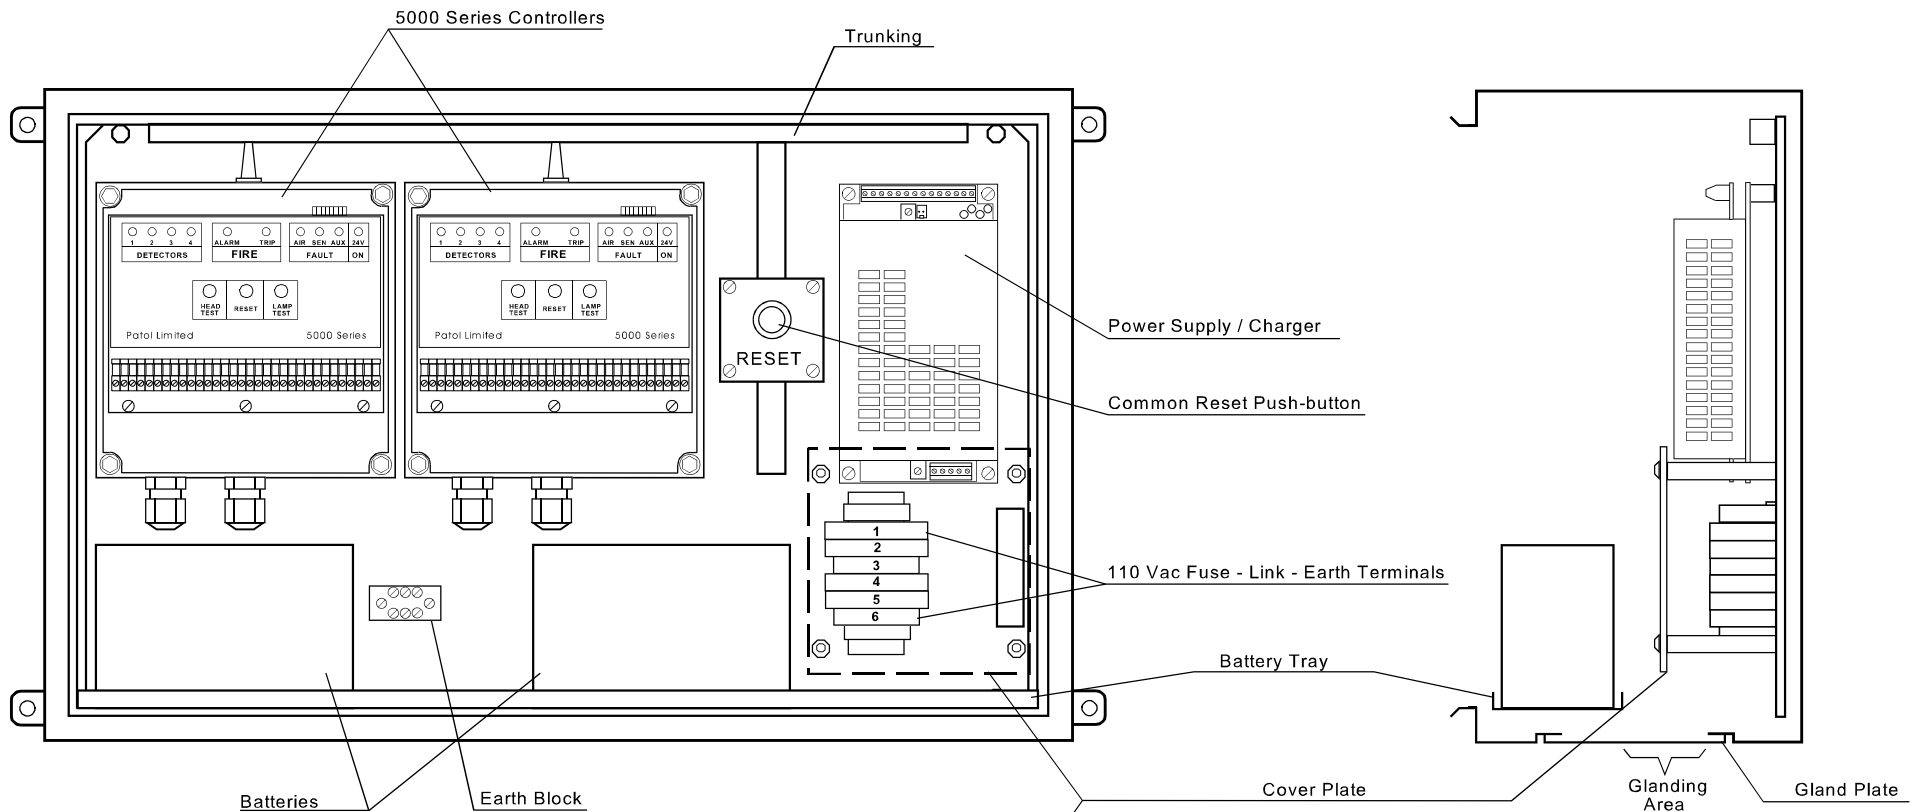

Title:- <b>Typical Dual Infra-red Detector Control Panel General Arrangement</b>		
CAD Ref.	11051_01.wpg	Drawing Ref. <b>11051</b>

INTERNAL VIEW ( Door Removed)

SECTIONAL VIEW ( Door Removed)

**FUSES** - All 20mm Anti-surge Ceramic

Value	Function	Location
5A	110 Vac Input Supply	Rail Terminal 1
2A	110 Vac Blower Feed	Rail Terminal 4
3.15A	PSU/Charger Input	Under PSU Cover
4A	Battery Protection	Under PSU Cover

Note : Patol can produce special control panels to customer requirements