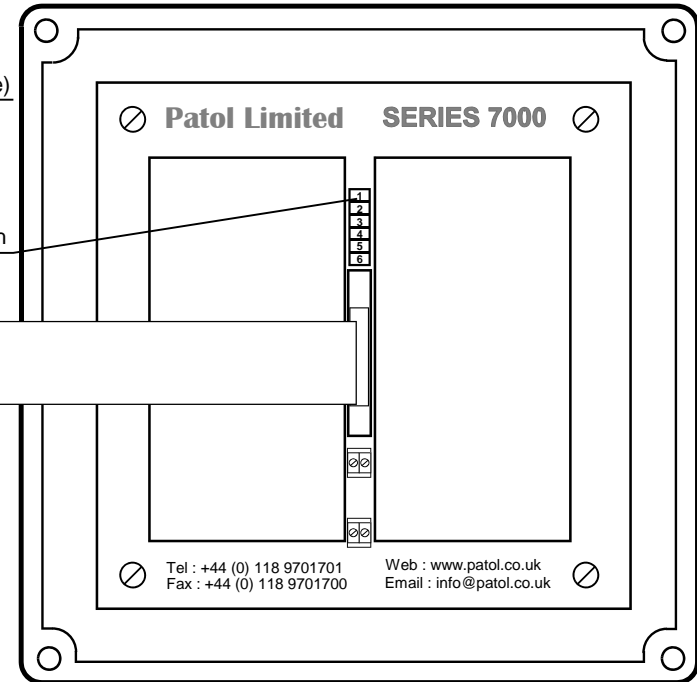

INTERNAL VIEW - OUTER LID & FASCIA REMOVED

LEDs (Maintenance)

Two Part Terminals

Program Switch
(Six Pole)

Ribbon Cable

Push-button

Pressure Switch

REAR VIEW ON FASCIA

Patol Limited

Rectory Road, Padworth, Berkshire. Tel: 0118 9701701

Title:- **7011 Infra-red Flame Detector
With Air Purging
Internal Arrangement**

2	Production	17/08/10
1	Original	03/07/09
Iss.	Change	Date

Cad Ref:
11077_02.wpg

Drawing Ref. **11077**

Iss. **2**