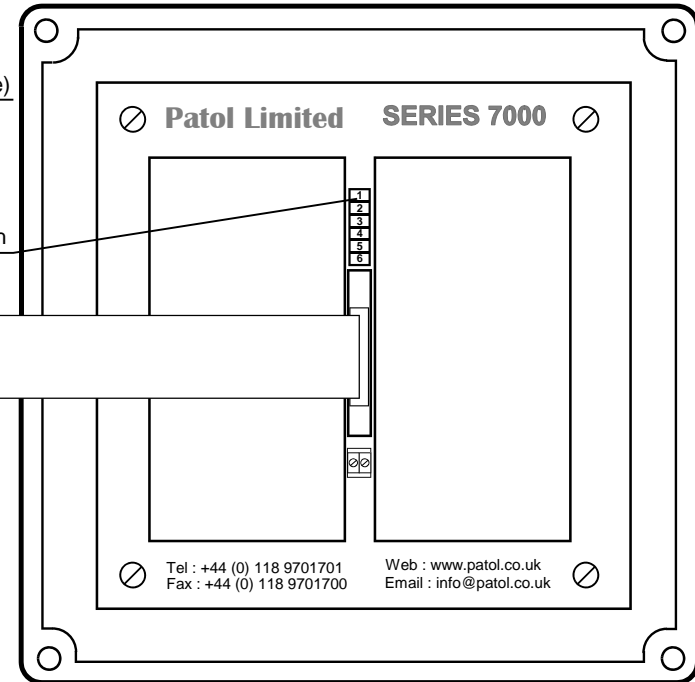

LEDs (Maintenance)

Two Part Terminals

Program Switch
(Six Pole)

Ribbon Cable

Push-button

REAR VIEW ON FASCIA

INTERNAL VIEW - OUTER LID & FASCIA REMOVED

Patol Limited

Rectory Road, Padworth, Berkshire. Tel: 0118 9701701

Title:-

**Type 7011 IR Flame Detector
Internal Arrangement**

1	Original	03/07/09
Iss.	Change	Date

Cad Ref:
11077_01.wpg

Drawing Ref. **11077**

Iss. 1