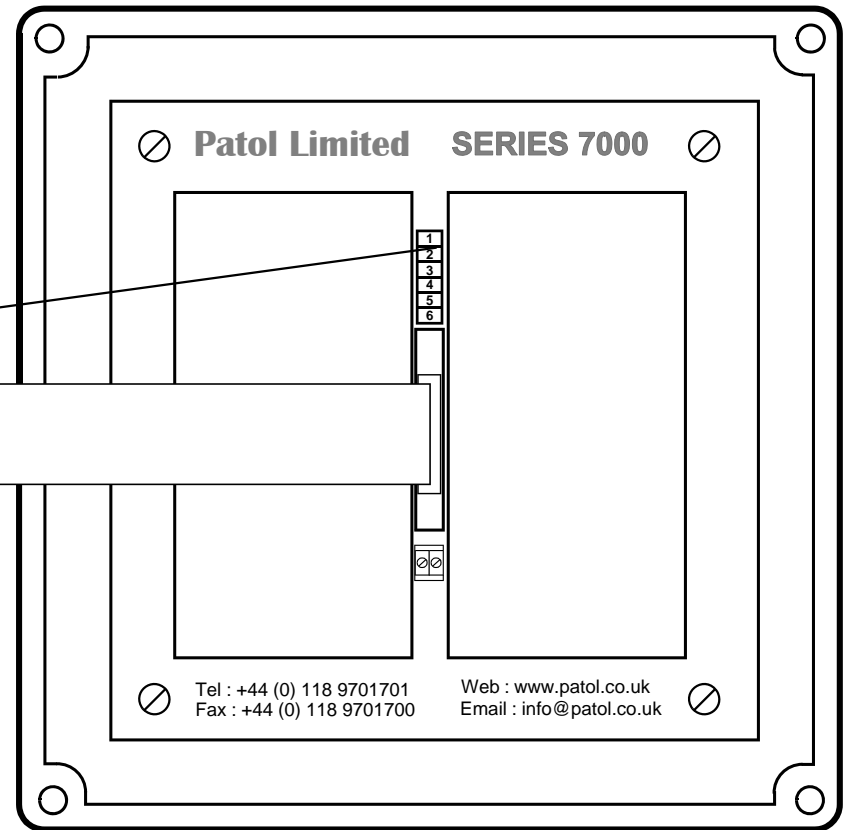

INTERNAL VIEW - FASCIA REMOVED

LEDs (Maintenance)

Two Part Terminals

Program Switch  
(Six Pole)

Ribbon Cable

Push-button

REAR VIEW ON FASCIA

# Patol Limited

Rectory Road, Padworth, Berkshire. Tel: 0118 9701701

Title:-

**Type 7010 IR Flame Detector  
Internal Arrangement**

Cad Ref:  
11075\_01.wpg

Drawing Ref. **11075**

Iss. 1

1	Original	20/04/09
Iss.	Change	Date