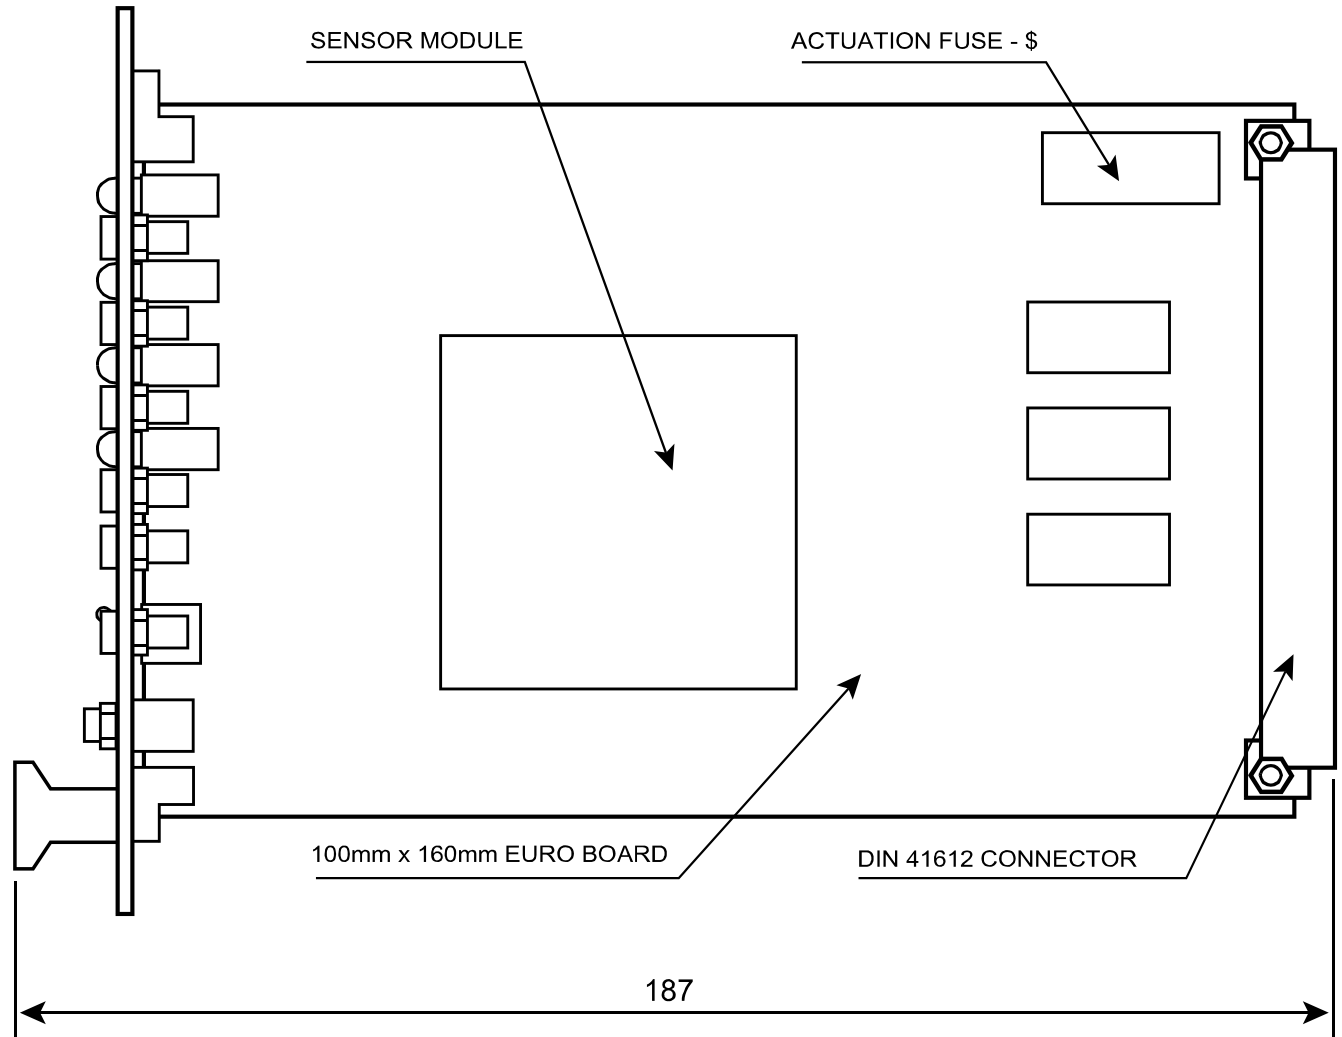

\$ - Linked On Remote

**PATOL LIMITED**  
 PADWORTH, READING, BERKSHIRE, U.K.  
 Tel 0118 9 701 701 Fax 0118 9 701 700

1	Reviewed	11/05/04
A	ORIGINAL	16/01/01
Issue	Change Ref.	Date

Generic:-	<b>LDM - 519</b>	Part No.:-	<b>General</b>
Title:-	<b>LDM-519-RMA-N</b>		
	<b>3U Rack Mount LHDC Sense &amp; Actuation Unit</b>		
CAD Ref.	<b>11091_01.wpg</b>	Drawing Ref.	<b>11091</b>