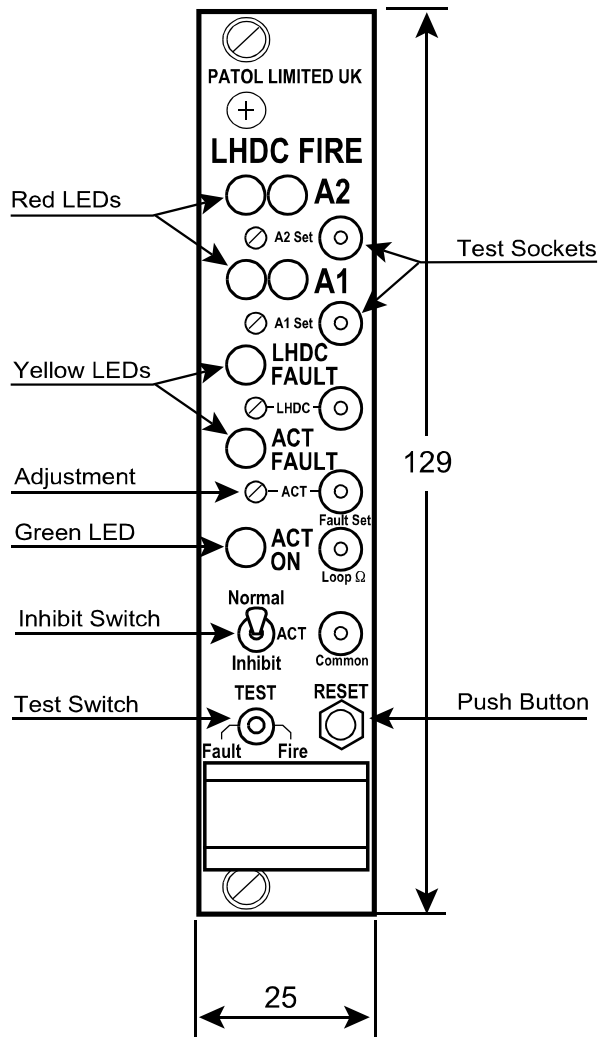

\$ - Linked On Remote

**PATOL LIMITED**  
 PADWORTH, READING, BERKSHIRE, U.K.  
 Tel 0118 9 701 701 Fax 0118 9 701 700

1	Reviewed	11/05/04
A	ORIGINAL	16/01/01
Issue	Change Ref.	Date

Generic:-	<b>LDM - 519</b>	Part No.:-	<b>General</b>
Title:-	<b>LDM-519-RMA-N</b>		
	<b>3U Rack Mount LHDC Sense &amp; Actuation Unit</b>		
CAD Ref.	<b>11091_01.wpg</b>	Drawing Ref.	<b>11091</b>