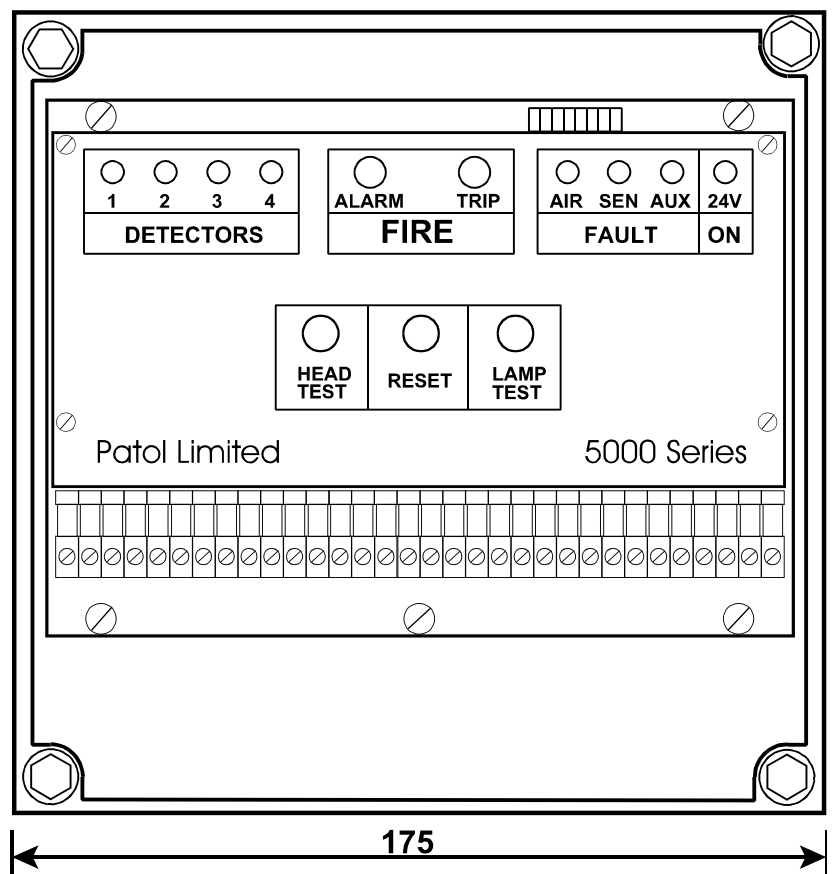

CLEAR POLYCARBONATE

GREY GLASS FILLED POLYCARBONATE

175

175

157

MOUNTING HOLES

75

CAD Ref: 11042_01.wpg

Patol Limited

Series 5000 Control Unit - Type 5020

Part No :- 710-020

General Arrangement Drawing

1	Original	18/09/01
Iss.	Change	Date

Rev:- 1

Date:- 18/09/01

Drawing Ref.