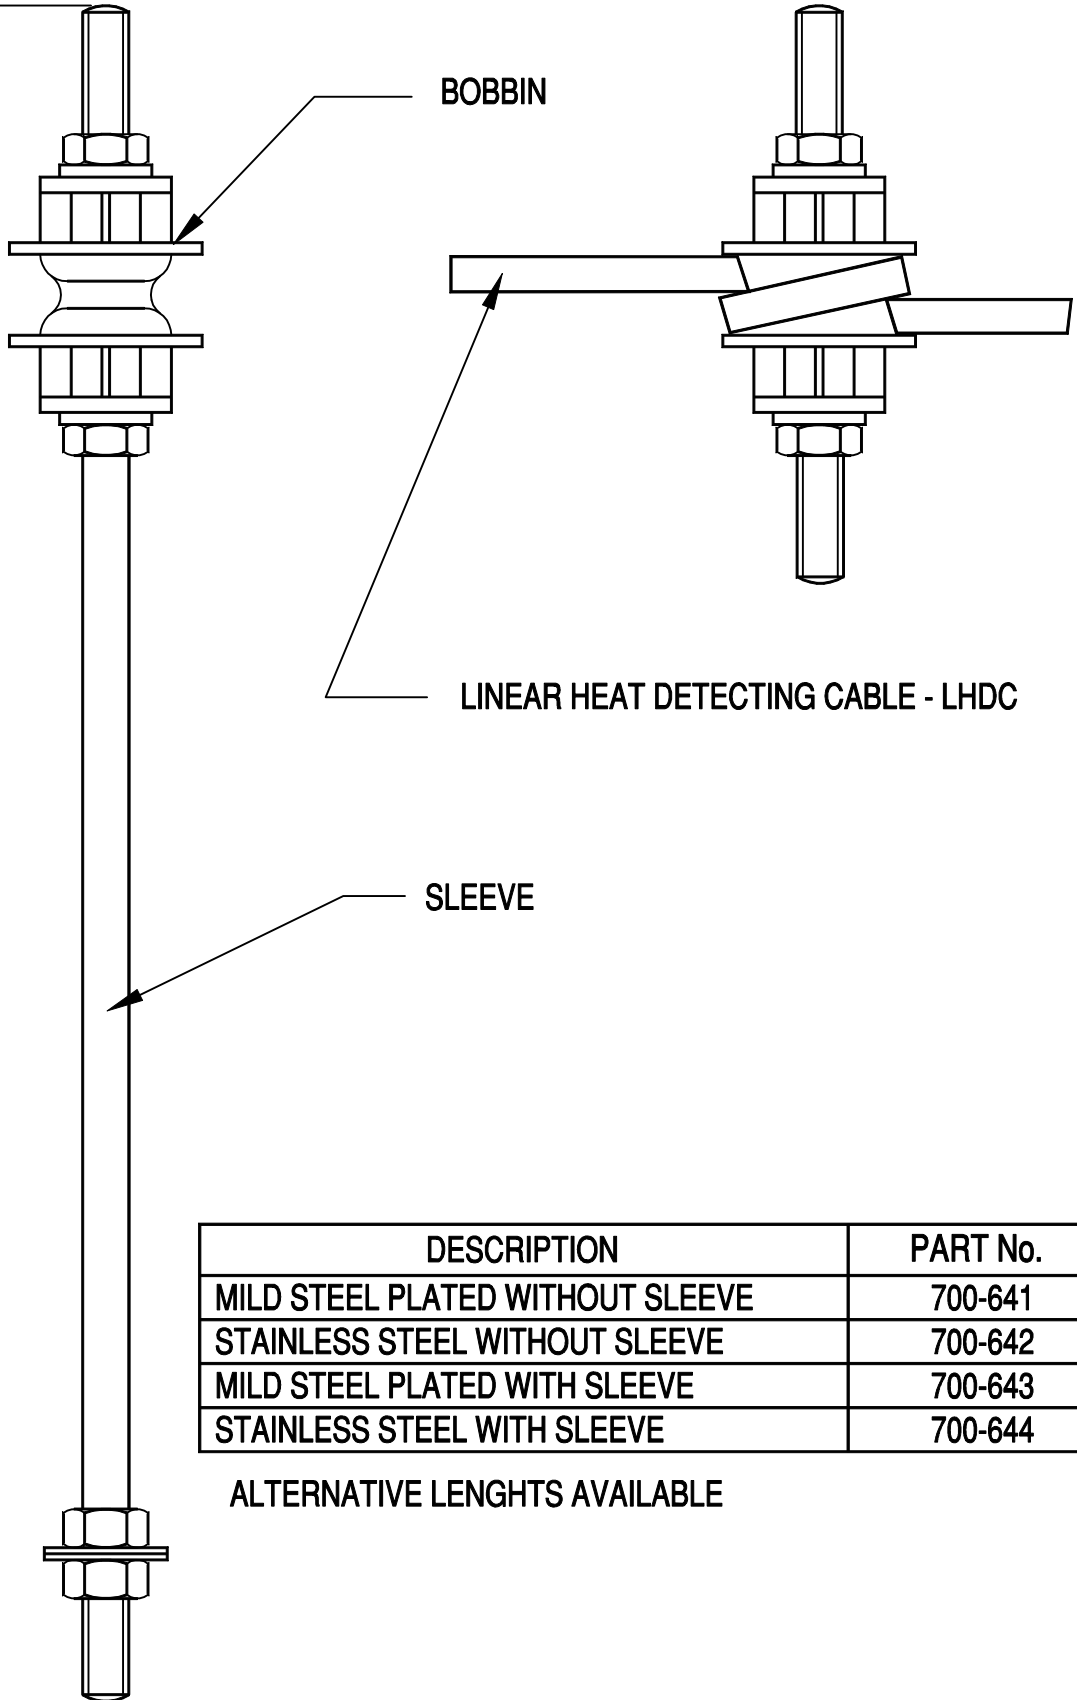

330

DESCRIPTION	PART No.
MILD STEEL PLATED WITHOUT SLEEVE	700-641
STAINLESS STEEL WITHOUT SLEEVE	700-642
MILD STEEL PLATED WITH SLEEVE	700-643
STAINLESS STEEL WITH SLEEVE	700-644

ALTERNATIVE LENGHTS AVAILABLE

TITLE ROD & BOBBIN ASSEMBLY		
DWG No. 13109		Issue 1
SIGNATURE		DATE
DRAWN	SCN	Feb 01
CHECK'D	PK	12/02/01
APP'D	RJJ	13/02/01

**PATOL LTD**  
 RECTORY ROAD  
 PADWORTH COMMON  
 BERKS RG7 4JD  
 Tel. +44(0)1189701701  
 Fax. +44(0)1189701700