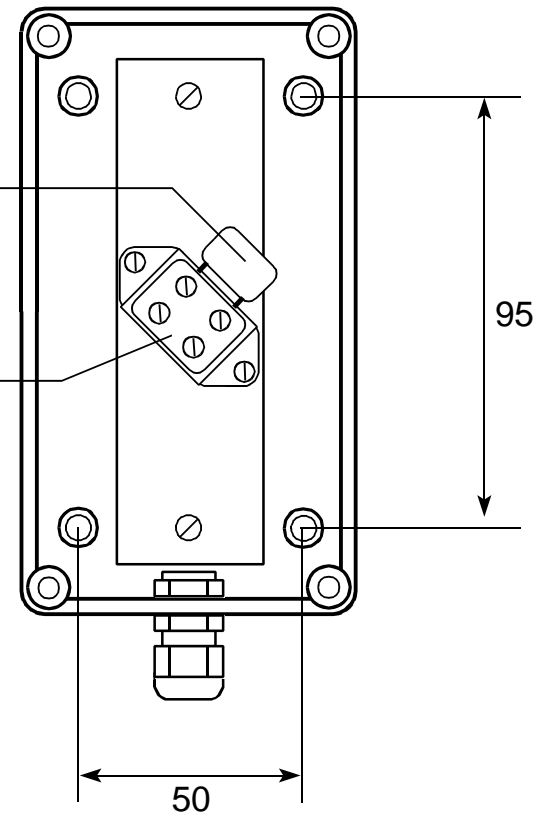

LHDC GLAND

EOL DEVICE

TERMINALS

VIEW WITH COVER REMOVED

Material :- Polycarbonate
 Colour :- Light Grey
 Rating :- IP 66

CAD Ref: 11022_01.wpg

Patol Limited

LHDC END OF LINE UNIT (EOL)

Part No :- 700-505

General Arrangement

Iss.	Change	Date
1	Original	1/12/00

Rev:- 1

Date:- 1/12/00

Drawing Ref.

11022