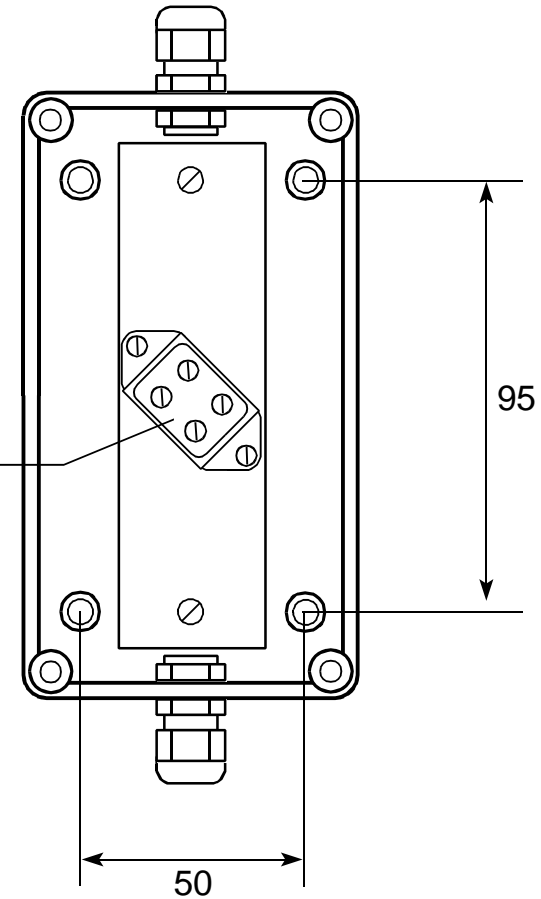

LHDC GLAND

TERMINALS

VIEW WITH COVER REMOVED

Material :- Polycarbonate
 Colour :- Light Grey
 Rating :- IP 66

CAD Ref: 11021_01.wpg

Patol Limited

LHDC JUNCTION BOX
 Part No :- 700-506
 General Arrangement

| | | |
|------|----------|---------|
| 1 | Original | 1/12/00 |
| Iss. | Change | Date |

Rev:- 1

Date:- 1/12/00

Drawing Ref.

11021